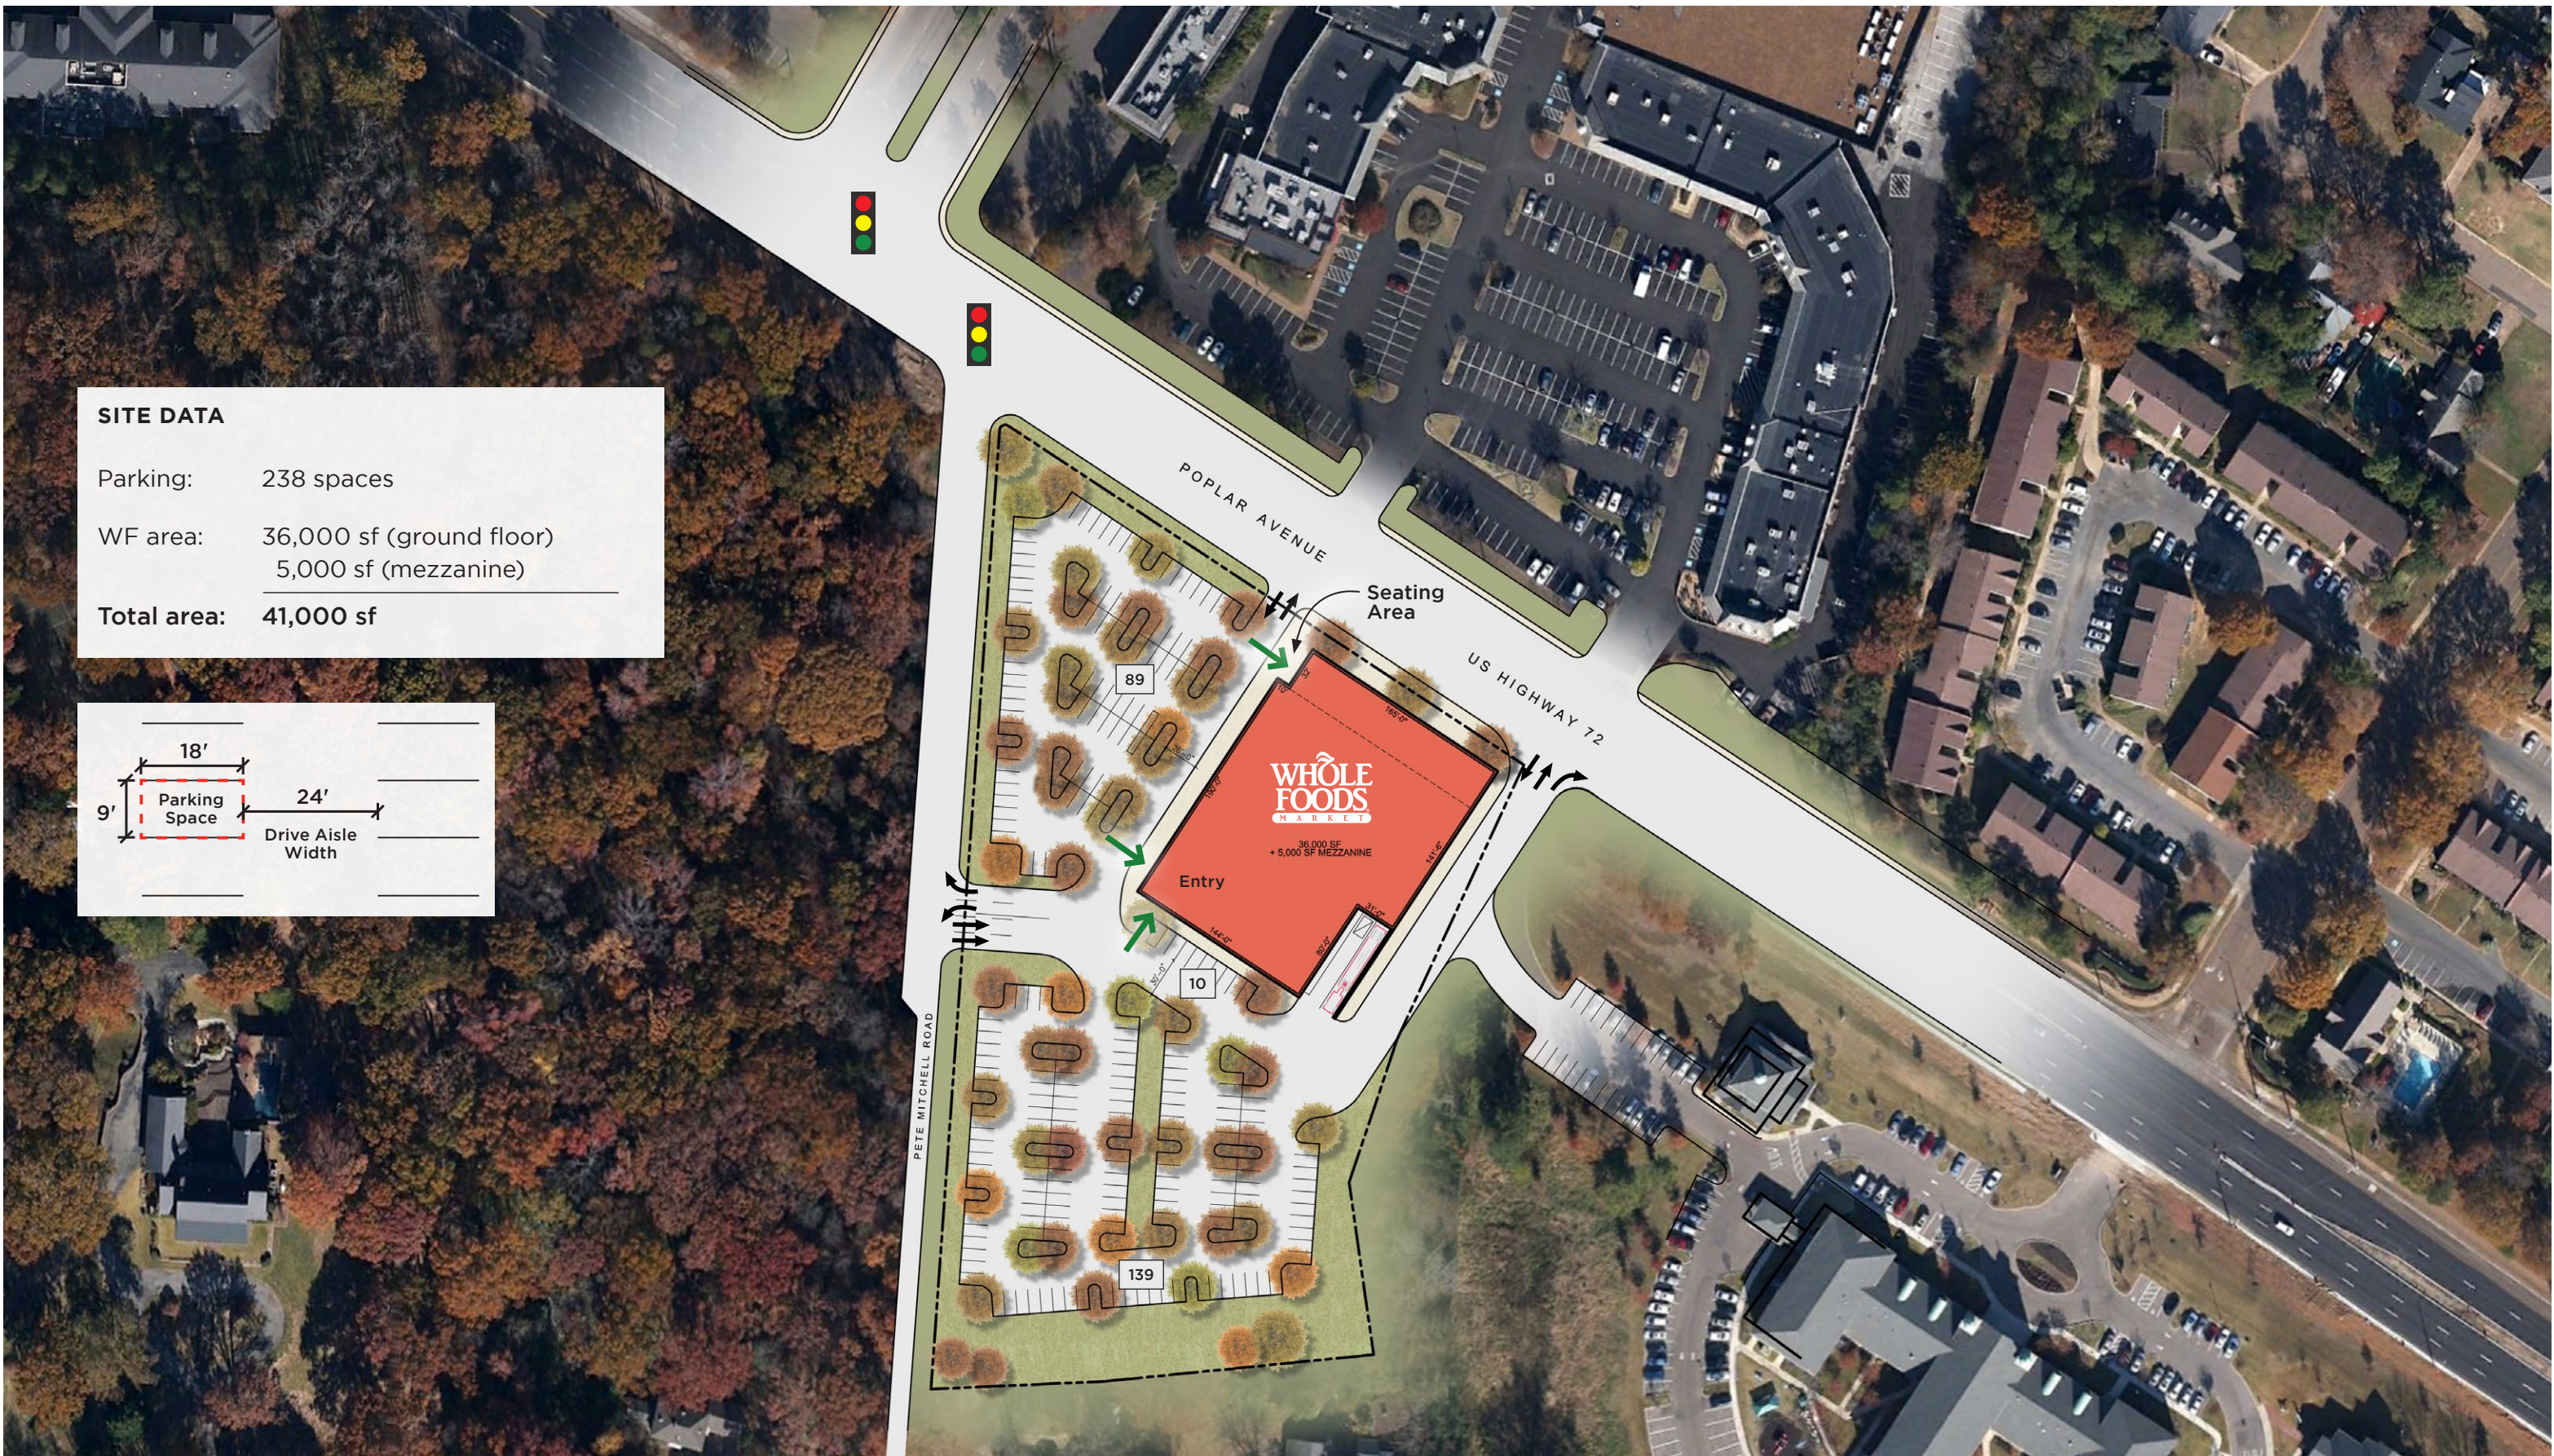

**SITE DATA**

Parking: 238 spaces  
WF area: 36,000 sf (ground floor)  
5,000 sf (mezzanine)  
**Total area: 41,000 sf**

07.17.13  
13038.00

# Whole Foods Market

Germantown, Tennessee

Site Plan

0' 25' 50' 100'